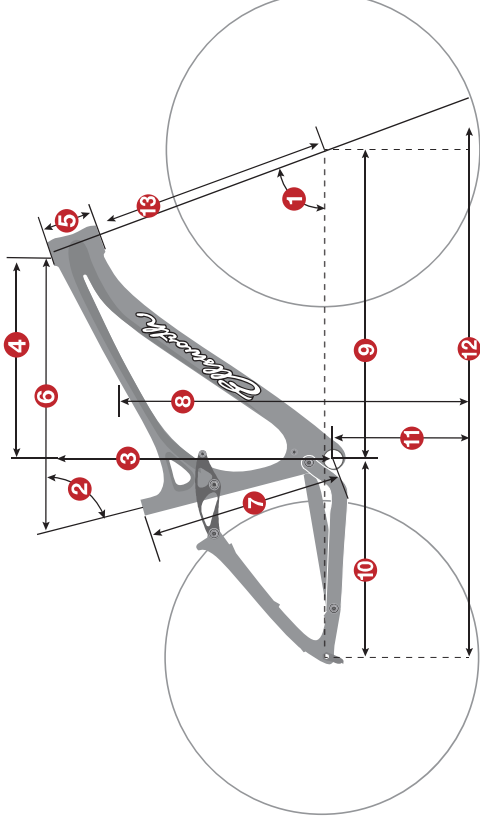

# EPIPHANY

- Travel: 120mm
- Wheel Size: 29
- Material: Carbon
- Color:
  - Red/Red
  - Blue/Blue
  - Grey/Black

It comes to you in a moment, the sudden realization that you've fallen in love with your bike. The first ride on an Epiphany 29 often results in that phenomenon. With a perfect match of active suspension and fast rolling 29" wheels, you'll be able to tackle any and all trail conditions with aplomb.

The Epiphany 29 employs a hassle-free, fully internal routing system to shield your hoses and cables from

the elements, and a tapered head tube ensures strength and stability for your steering system. It takes a 34.9mm clamp-on front derailleur, a 30.9mm seatpost, a 73mm English threaded bottom bracket, and a Boost 12x148mm thru-axle rear hub. Complete bikes are available with Shimano XTR, XT, and SLX in both 1x and 2x configurations as well as a SRAM XO1 1x build. The frameset comes with a Came Creek 1-1/8 - 1-1/2" semi-integrated headset and a Hex Taper 12x148mm rear thru-axle. It is recommended for use with a 130mm front suspension fork.

### SIZE

### SMALL MEDIUM LARGE

1. Head Angle (deg)	69.8	69.8	69.8
2. Seat Angle (deg)	73	73	73
3. Stack (mm)	610	623	624
4. Reach (mm)	388	410	435
5. Head Tube (mm)	108	122	123
6. Top Tube (mm)	584	609	634
7. Seat Tube (mm)	406	457	508
8. Standover (mm)	756	768	777
9. Front Center (mm)	646	672	697
10. Chainsay (mm)	462	462	462
11. BB Height (mm)	349	349	349
12. Wheelbase (mm)	1112	1138	1163