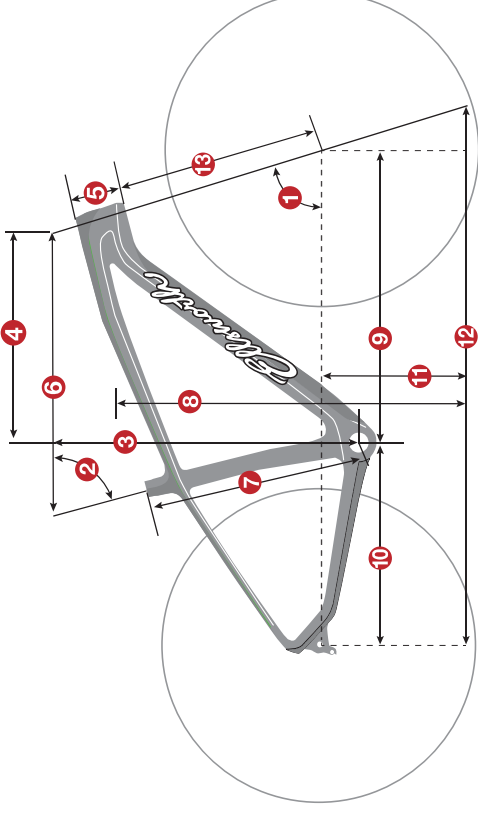

enlightenment

Wheel Size: 29
 Material: Carbon
 Color:  Grey/Carbon

Perhaps your path to enlightenment lies along a twisty singletrack at 180 beats per minute. If so, it's time to emancipate your mind and body from your daily languor. The Enlightenment 29 was designed for exactly that, with maximum power transfer and lightness to help you on your quest for speed.

Modern features include hassle-free, fully internal cable routing, tapered headtube, and BB92 pressfit bottom bracket shell. The Enlightenment 29 takes a high-direct mount front derailleur, a 31.6mm seat-

post, and a 12x142mm thru-axle rear hub. Complete bikes are available with Shimano XTR, XT, and SLX in both 1x and 2x configurations as well as a SRAM XO1 1x build. The frameset comes with a Cane Creek 1-1/8" - 1-1/2" semi-integrated headset and a Shimano 12x142mm rear thru-axle. It is recommended for use with a 100mm front suspension fork.

Seek and enjoy.

GEOMETRY

SIZE MEDIUM LARGE

1. Head Angle (deg)	71	71
2. Seat Angle (deg)	73.5	73.5
3. Stack (mm)	631	650
4. Reach (mm)	401	419
5. Head Tube (mm)	108	128
6. Top Tube (mm)	594	618
7. Seat Tube (mm)	465	515
8. Standover (mm)	819	849
9. Front Center (mm)	641	666
10. Chainstay (mm)	440	440
11. BB Height (mm)	307	307
12. Wheelbase (mm)	1082	1106